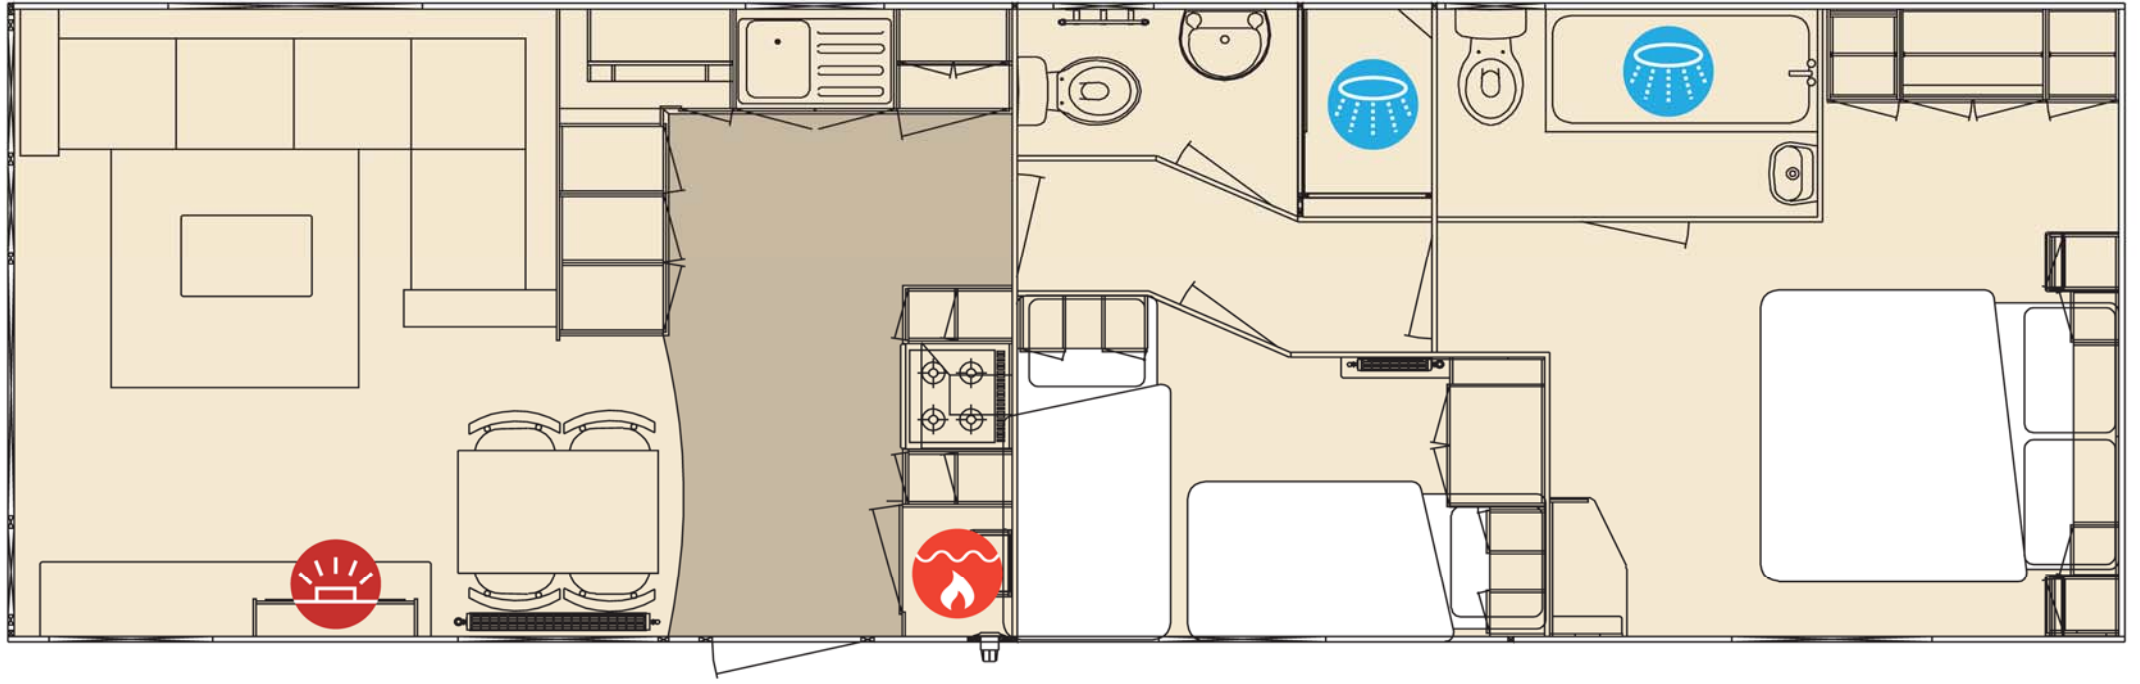

FOR SALE

PLOT 35 - ABI SUNNINGDALE (new)

- 38ft x 12ft
- 2 bedrooms
- central heating and double glazing
- lounge opening patio doors
- bespoke, very large south/east facing veranda overlooking
2 acres field with two sets of steps
- bought specifically for this plot
- two toilets; with en suite to main bedroom
- large fridge freezer

GAS ISOLATOR IN TAP

SPINFLO

140
160
180

En suite to main bedroom

The Sunningdale 38ft x 12ft x 2 bedroom model